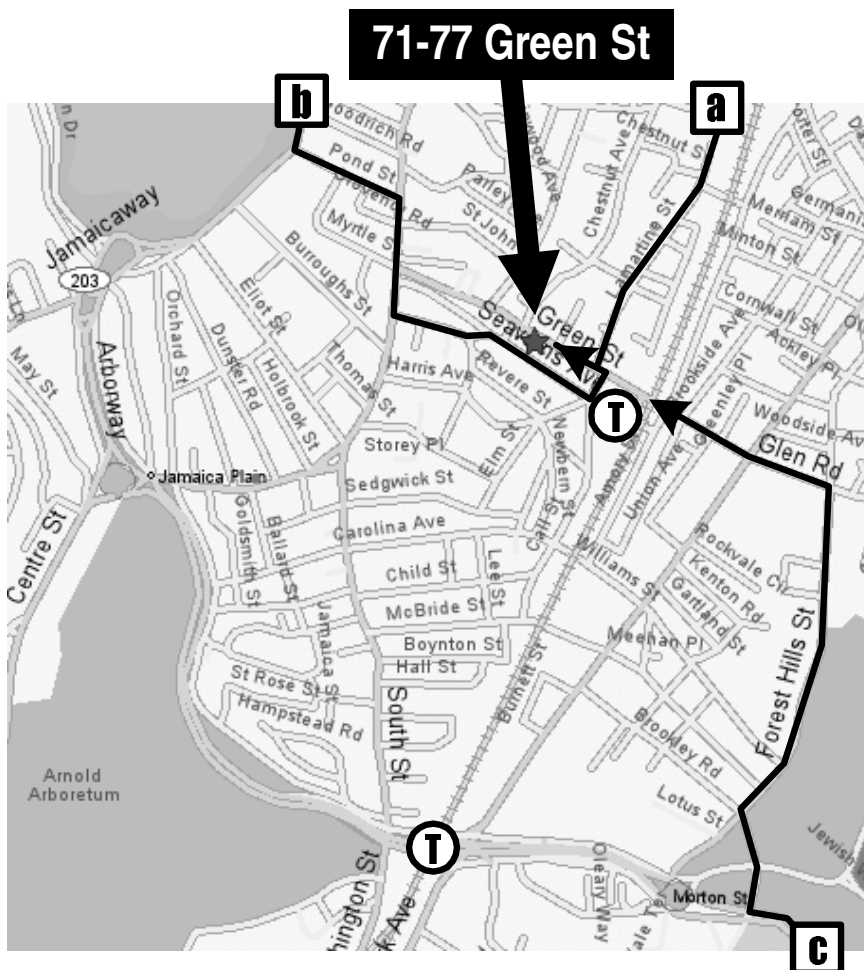

how to find Greenhaus Community

a From Downtown:

Take Tremont St outbound (also Rt 28), crossing Mass Ave; About 1.8 miles from Mass Ave, or 0.8 miles from Roxbury Crossing turn right onto Centre St, cross over the train lines and turn left at the light onto Lamartine. Follow Lamartine for about 1.2 miles until it ends, turn right onto GreenSt. #71-77 is just a couple of houses up the street on the left.

From West:

Take Route 9 into Brookline;
Turn right onto Riverway

From North:

Take Storrow Drive West to
Fenway; Follow signs to
Riverway (also Route 203 S)

b On Riverway Southbound:

As you drive by the Jamaica Pond, you'll come to a light at the boat house; turn left onto Pond St; after 800ft turn right onto Center St; after another 800ft turn left onto Seaverns St; turn left at the 5-way intersection after .5 miles; after just a few feet turn left again onto Green St.

c From South:

Take Blue Hill Ave (also Route 28 N);
Turn left onto Morton St (also Route
203 N); At the light before the rotary,
turn right, go through tunnel and turn
right again onto Forest Hills St; At the
second light after about .8 miles turn
left onto Glen Rd; After crossing
Washington, Glen becomes Green
St.

By **T** :

Take the Orange Line bound for
Forest Hills; Get off at the second
last stop, Green Street; As you
come up the stairs, exit the station
to the left onto Green St. #71 is
about 900ft up the street.

71-77 Green St
Jamaica Plain MA 02130-2201
phone/fax 617-983-2459
info@greenhauscommunity.org
http://greenhauscommunity.org